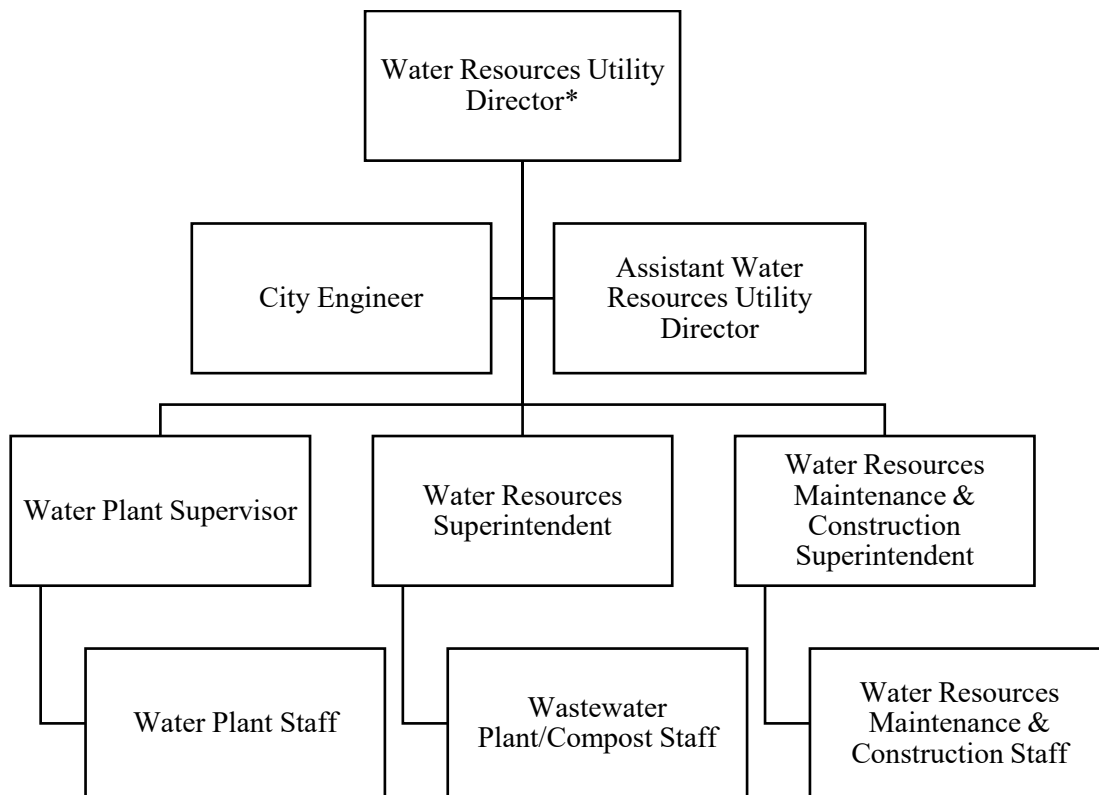

City of Lexington

Water & Wastewater Administration

*Water Resources Utility Director funded in Water & Wastewater Administration but provides leadership over the departments of Water Plant, Wastewater Treatment Plant and Water Resources Maintenance & Construction.