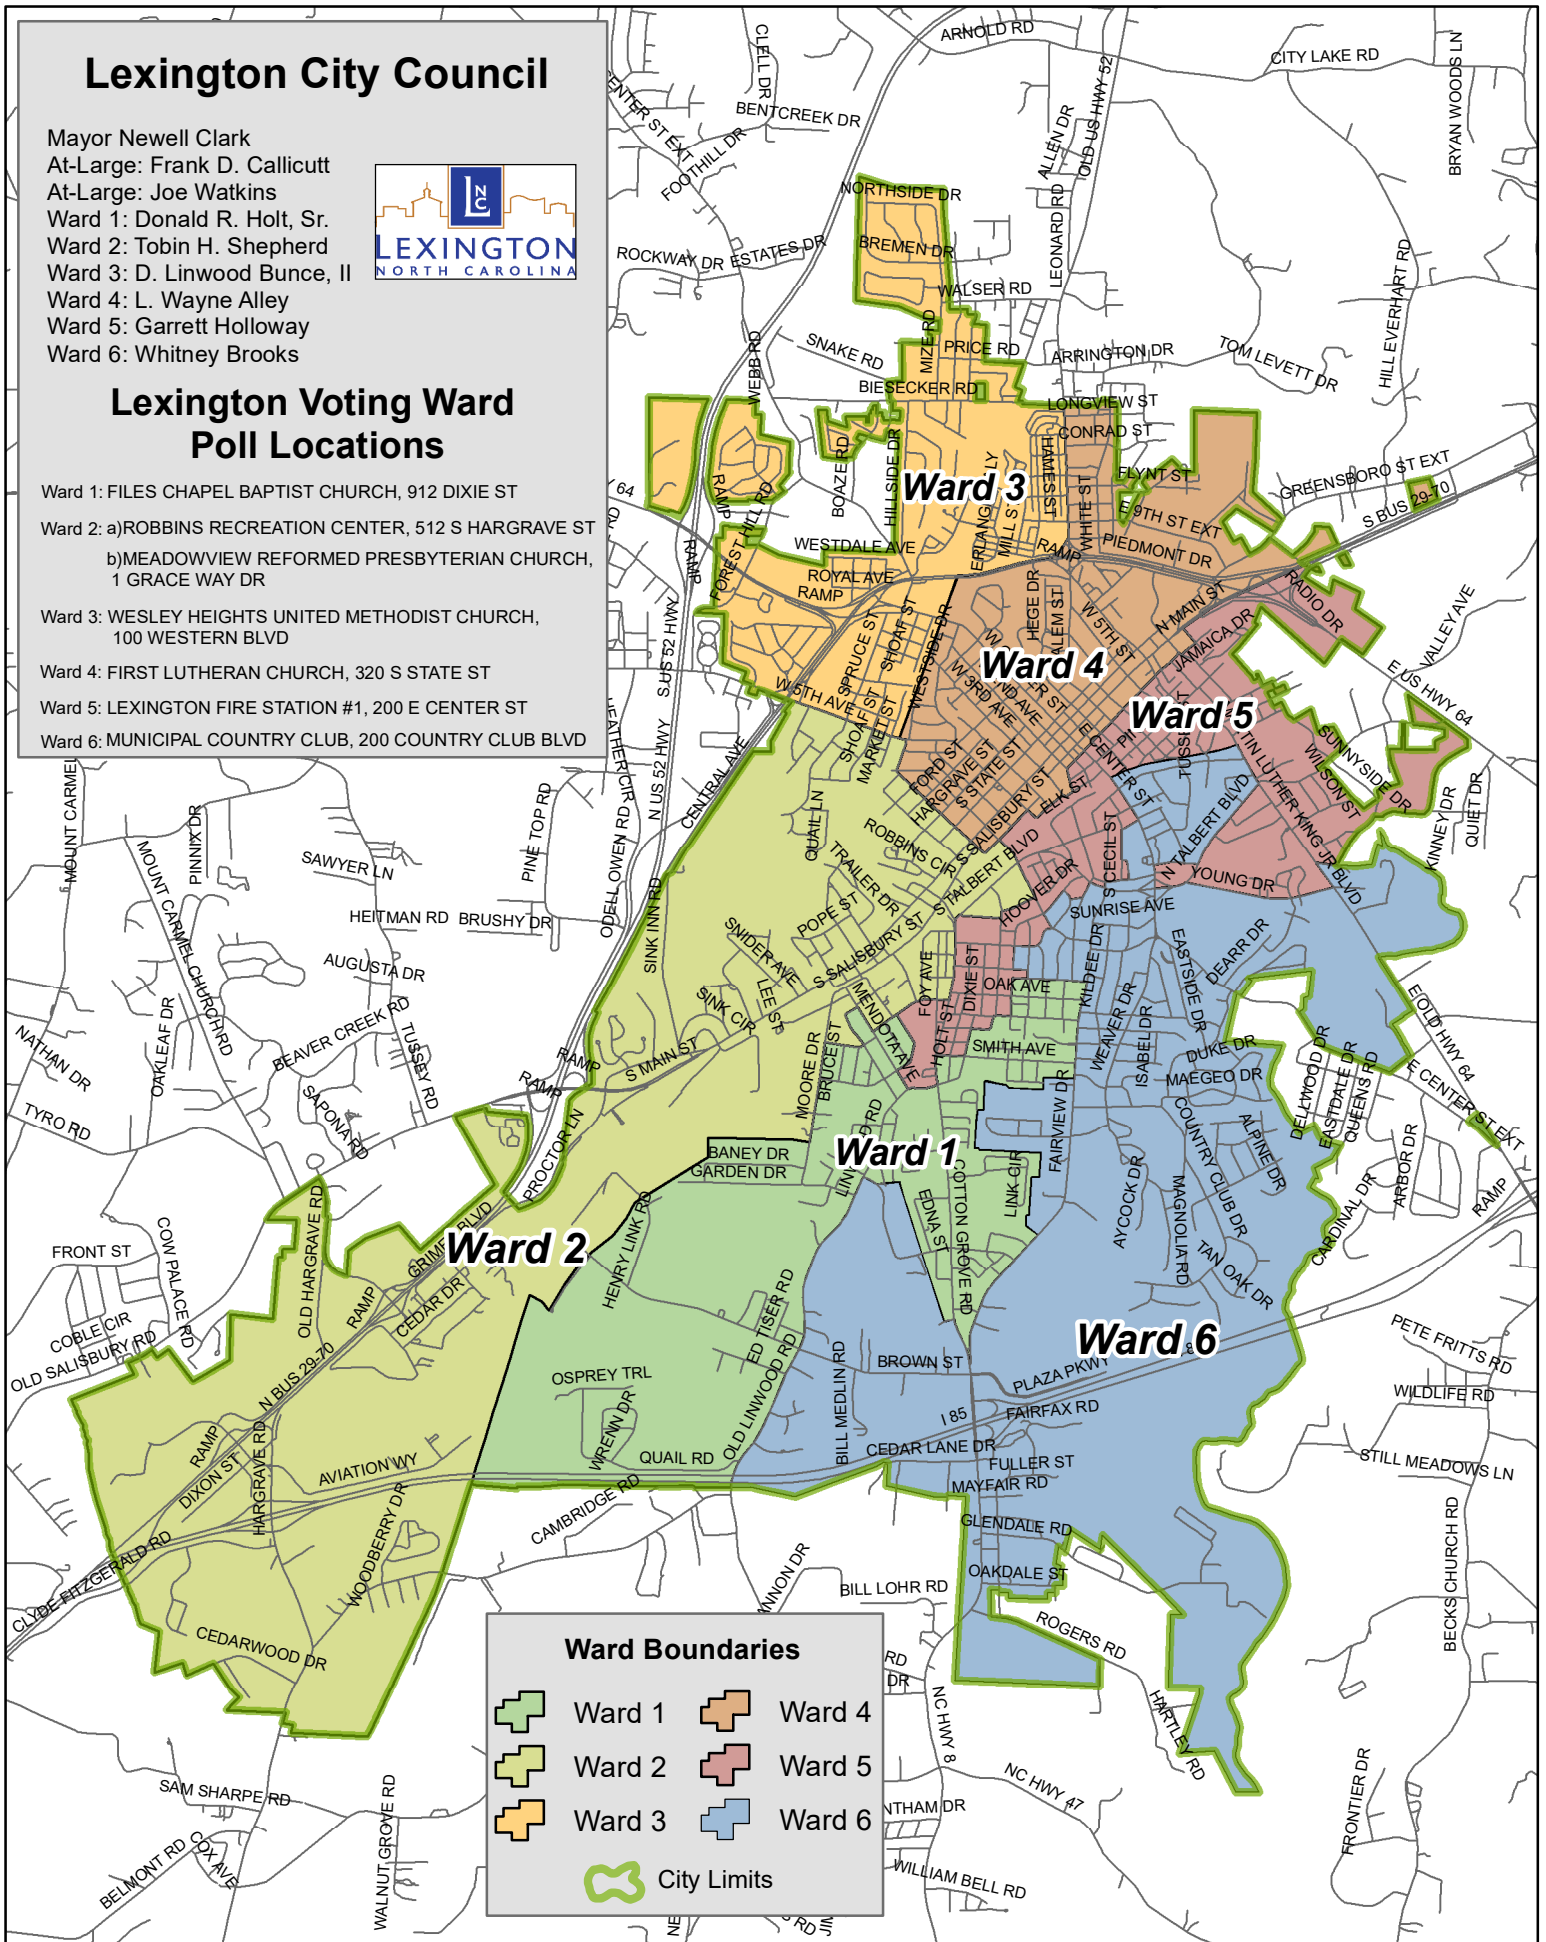

Lexington City Council

Mayor Newell Clark
 At-Large: Frank D. Callicutt
 At-Large: Joe Watkins
 Ward 1: Donald R. Holt, Sr.
 Ward 2: Tobin H. Shepherd
 Ward 3: D. Linwood Bunce, II
 Ward 4: L. Wayne Alley
 Ward 5: Garrett Holloway
 Ward 6: Whitney Brooks

Lexington Voting Ward Poll Locations

- Ward 1: FILES CHAPEL BAPTIST CHURCH, 912 DIXIE ST
- Ward 2: a)ROBBINS RECREATION CENTER, 512 S HARGRAVE ST
 b)MEADOWVIEW REFORMED PRESBYTERIAN CHURCH, 1 GRACE WAY DR
- Ward 3: WESLEY HEIGHTS UNITED METHODIST CHURCH, 100 WESTERN BLVD
- Ward 4: FIRST LUTHERAN CHURCH, 320 S STATE ST
- Ward 5: LEXINGTON FIRE STATION #1, 200 E CENTER ST
- Ward 6: MUNICIPAL COUNTRY CLUB, 200 COUNTRY CLUB BLVD

Ward Boundaries

	Ward 1		Ward 4
	Ward 2		Ward 5
	Ward 3		Ward 6
	City Limits		

Lexington Voting Wards

Map Updated December 10, 2019
 Map Not to Scale